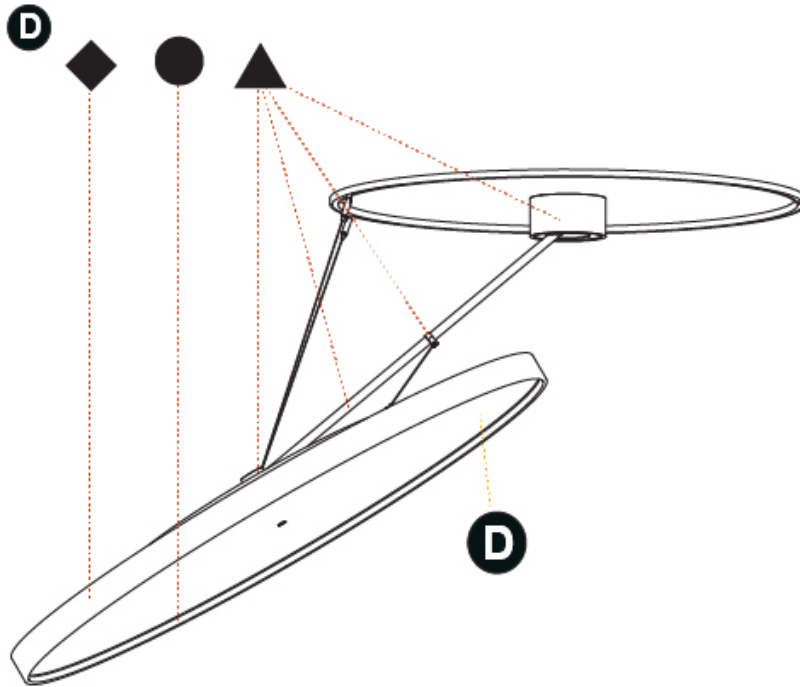

RATINGS AND CERTIFICATIONS

Certified By: Certified for North American Standards
IP rating: IP20

SIGN DIVA DANCER KORONA SUSPENSION

A30883-

PROJECT	_____
TYPE	_____
SPECIFIER	_____
QUANTITY	_____
DATE	_____