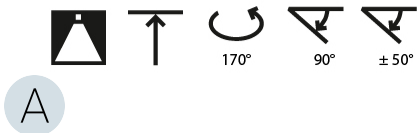

GENERAL

Series: Sign Diva Dancer
Subseries: Sign Diva Dancer
Brand: Prolicht
Division: Architectural
Mounting Type: Suspension
Mounting Location: Ceiling
Subcategory: Pendant

PHYSICAL

Shape: Round
Diameter (mm): 1100
Diameter (in): 43 ⁵/₁₆
Height (mm): 870
Height (in): 34 ¹/₄
Light Distribution: Adjustable / Direct
Weight (kg): 15.8
Weight (lbs): 34.76
Diffuser: PMMA - Opal / Micro-Prism / Sparkling Secret / Vintage Industrial
Fixture Finish: SSR / BKV / CWI / CRY / HAB / LAG / UFT / ITA / RUA / RUR / MIC / FTG / MYG / TWT / LOD / PUS / FRO / FUP / KIA / POP / BLS / SPG / MEY / GOH / GUM / CHC / COM / ABZ / JAG / OBR / MOS / ROR
Fixture Material: Extruded Aluminum / Steel

ELECTRICAL

Lamp Type: LED (Zhaga Standard)
Input Wattage (W): 169.4
Total Output Wattage (W): 135
Dimming: Tri-Mode (Non-Dimming and Phase Dimming (120Vac only) and 0-10V Dimming)
Driver Included: Yes
Driver Location: Integrated
Driver Type: Constant Current - Universal
Driver Class: Class 2
Input Voltage (V): 120 - 277
Constant Current (MA): 600

LED

Color Temperature (°K): 3000 / 3500 / 4000
Max. Delivered Lumen (lm): 19520 / 19933 / 20340
CRI: >90 CRI
Lamp Life (hrs): 50000

OPTICAL

Adjustability: Rotational Canopy 170°; Tilting Canopy ±50°; Tilting Head ±90°

RATINGS AND CERTIFICATIONS

Certified By: Certified for North American Standards
IP rating: IP20