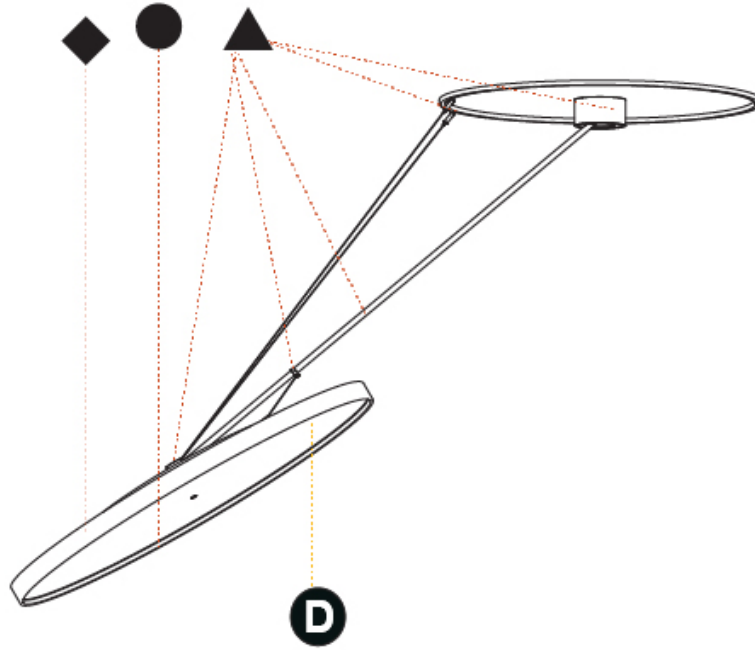

SIGN DIVA DANCER SUSPENSION

A30877-

PROJECT

TYPE

SPECIFIER

QUANTITY

DATE

A