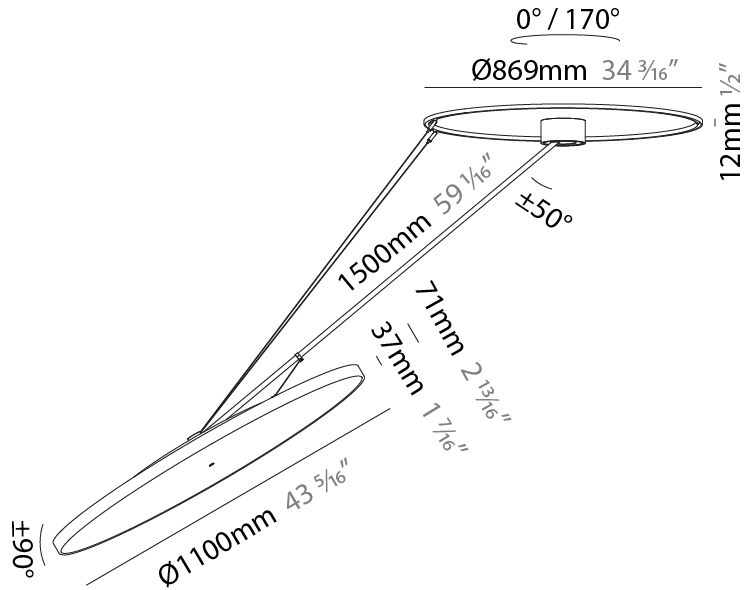

GENERAL

Series: Sign Diva Dancer
Subseries: Sign Diva Dancer
Brand: Prolicht
Division: Architectural
Mounting Type: Suspension
Mounting Location: Ceiling
Subcategory: Pendant

PHYSICAL

Shape: Round
Diameter (mm): 1100
Diameter (in): 43 5/16
Height (mm): 1620
Height (in): 63 3/4
Light Distribution: Adjustable / Direct
Weight (kg): 16
Weight (lbs): 35.2
Diffuser: PMMA - Opal / Micro-Prism / Sparkling Secret / Vintage Industrial
Fixture Finish: SSR / BKV / CWI / CRY / HAB / LAG / UFT / ITA / RUA / RUR / MIC / FTG / MYG / TWT / LOD / PUS / FRO / FUP / KIA / POP / BLS / SPG / MEY / GOH / GUM / CHC / COM / ABZ / JAG / OBR / MOS / ROR
Fixture Material: Extruded Aluminum / Steel

ELECTRICAL

Lamp Type: LED (Zhaga Standard)
Input Wattage (W): 169.4
Total Output Wattage (W): 135
Dimming: Tri-Mode (Non-Dimming and Phase Dimming (120Vac only) and 0-10V Dimming)
Driver Included: Yes
Driver Location: Integrated
Driver Type: Constant Current - Universal
Driver Class: Class 2
Input Voltage (V): 120 - 277
Constant Current (MA): 600

LED

Color Temperature (°K): 3000 / 3500 / 4000
Max. Delivered Lumen (lm): 19520 / 19933 / 20340
CRI: >90 CRI
Lamp Life (hrs): 50000

OPTICAL

Adjustability: Rotational Canopy 170°; Tilting Canopy ±50°; Tilting Head ±90°

RATINGS AND CERTIFICATIONS

Certified By: Certified for North American Standards
IP rating: IP20