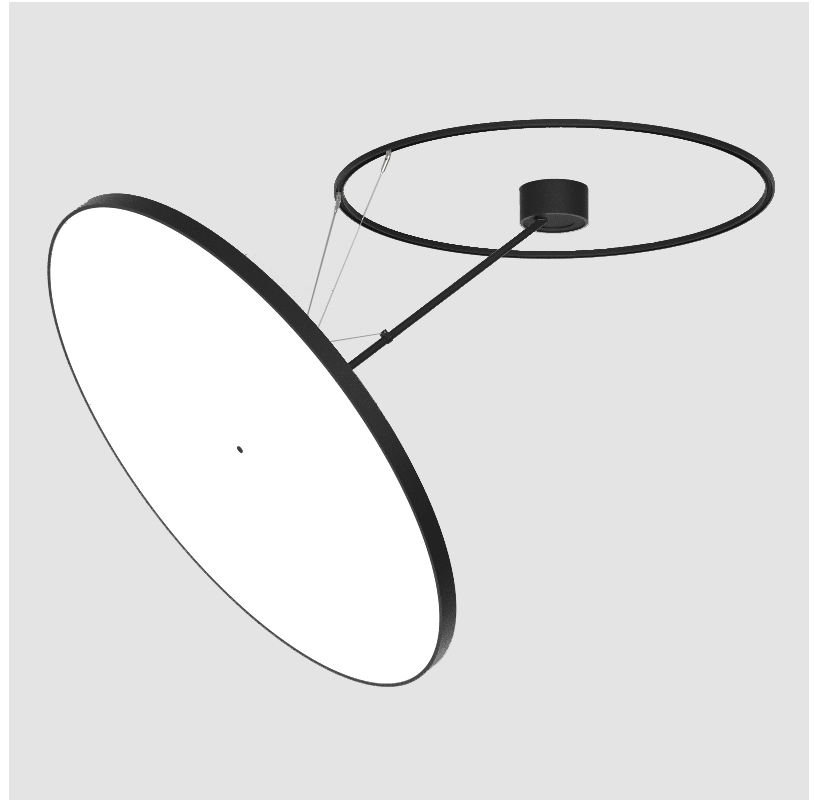

GENERAL

Series: Sign Diva Dancer
Subseries: Sign Diva Dancer
Brand: Prolicht
Division: Architectural
Mounting Type: Suspension
Mounting Location: Ceiling
Subcategory: Pendant

PHYSICAL

Shape: Round
Diameter (mm): 1100
Diameter (in): 43 ⁵/₁₆
Height (mm): 870
Height (in): 34 ¹/₄
Light Distribution: Adjustable / Direct
Weight (kg): 15.8
Weight (lbs): 34.76
Diffuser: PMMA - Opal / Micro-Prism / Sparkling Secret / Vintage Industrial
Fixture Finish: SSR / BKV / CWI / CRY / HAB / LAG / UFT / ITA / RUA / RUR / MIC / FTG / MYG / TWT / LOD / PUS / FRO / FUP / KIA / POP / BLS / SPG / MEY / GOH / GUM / CHC / COM / ABZ / JAG / OBR / MOS / ROR
Fixture Material: Extruded Aluminum / Steel

ELECTRICAL

Lamp Type: LED (Zhaga Standard)
Input Wattage (W): 169.4
Total Output Wattage (W): 135
Dimming: Tri-Mode (Non-Dimming and Phase Dimming (120Vac only) and 0-10V Dimming)
Driver Included: Yes
Driver Location: Integrated
Driver Type: Constant Current - Universal
Driver Class: Class 2
Input Voltage (V): 120 - 277
Constant Current (MA): 600

LED

Color Temperature (°K): 3000 / 3500 / 4000
Max. Delivered Lumen (lm): 19520 / 19933 / 20340
CRI: >90 CRI
Lamp Life (hrs): 50000

OPTICAL

Adjustability: Rotational Canopy 170°; Tilting Canopy ±50°; Tilting Head ±90°

RATINGS AND CERTIFICATIONS

Certified By: Certified for North American Standards
IP rating: IP20