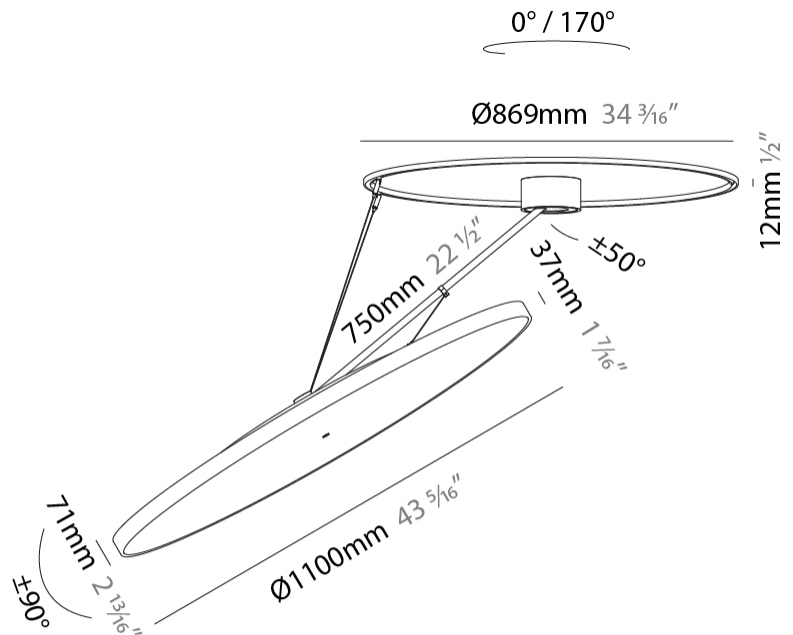

GENERAL

Series: Sign Diva Dancer
Subseries: Sign Diva Dancer
Brand: Prolicht
Division: Architectural
Mounting Type: Suspension
Mounting Location: Ceiling
Subcategory: Pendant

PHYSICAL

Shape: Round
Diameter (mm): 1100
Diameter (in): 43 ⁵/₁₆
Height (mm): 870
Height (in): 34 ¹/₄
Light Distribution: Adjustable / Direct
Weight (kg): 15.8
Weight (lbs): 34.76
Diffuser: PMMA - Opal / Micro-Prism / Sparkling Secret / Vintage Industrial
Fixture Finish: SSR / BKV / CWI / CRY / HAB / LAG / UFT / ITA / RUA / RUR / MIC / FTG / MYG / TWT / LOD / PUS / FRO / FUP / KIA / POP / BLS / SPG / MEY / GOH / GUM / CHC / COM / ABZ / JAG / OBR / MOS / ROR
Fixture Material: Extruded Aluminum / Steel

ELECTRICAL

Lamp Type: LED (Zhaga Standard)
Input Wattage (W): 169.4
Total Output Wattage (W): 135
Dimming: Tri-Mode (Non-Dimming and Phase Dimming (120Vac only) and 0-10V Dimming)
Driver Included: Yes
Driver Location: Integrated
Driver Type: Constant Current - Universal
Driver Class: Class 2
Input Voltage (V): 120 - 277
Constant Current (MA): 600

LED

Color Temperature (°K): 3000 / 3500 / 4000
Max. Delivered Lumen (lm): 19520 / 19933 / 20340
CRI: >90 CRI
Lamp Life (hrs): 50000

OPTICAL

Adjustability: Rotational Canopy 170°; Tilting Canopy ±50°; Tilting Head ±90°

RATINGS AND CERTIFICATIONS

Certified By: Certified for North American Standards
IP rating: IP20