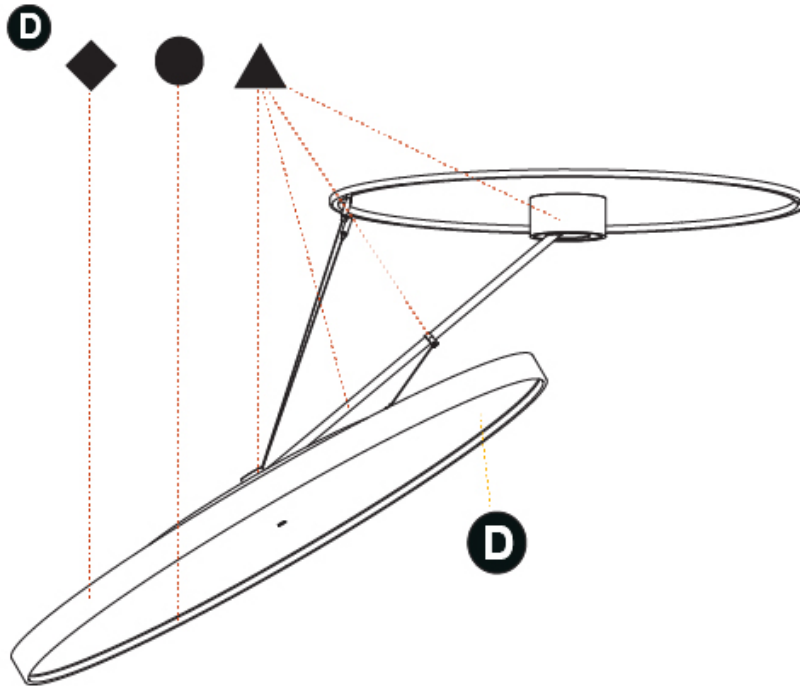

RATINGS AND CERTIFICATIONS

Certified By: Certified for North American Standards
IP rating: IP20

SIGN DIVA DANCER SUSPENSION

A30876-

PROJECT
TYPE
SPECIFIER
QUANTITY
DATE

PROJECT	
TYPE	
SPECIFIER	
QUANTITY	
DATE	