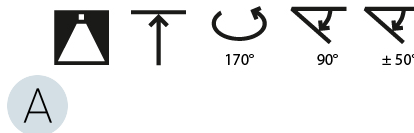

GENERAL

Series: Sign Diva Dancer
Subseries: Sign Diva Dancer Korona
Brand: Prolicht
Division: Architectural
Mounting Type: Suspension
Mounting Location: Ceiling
Subcategory: Pendant

PHYSICAL

Shape: Round
Diameter (mm): 1100
Diameter (in): 43 5/16
Height (mm): 870
Height (in): 34 1/4
Light Distribution: Adjustable / Direct
Weight (kg): 16.1
Weight (lbs): 35.42
Diffuser: PMMA - Opal / Micro-Prism / Sparkling Secret / Vintage Industrial
Fixture Finish: SSR / BKV / CWI / CRY / HAB / LAG / UFT / ITA / RUA / RUR / MIC / FTG / MYG / TWT / LOD / PUS / FRO / FUP / KIA / POP / BLS / SPG / MEY / GOH / GUM / CHC / COM / ABZ / JAG / OBR / MOS / ROR
Fixture Material: Extruded Aluminum / Steel

ELECTRICAL

Lamp Type: LED (Zhaga Standard)
Input Wattage (W): 169.4
Total Output Wattage (W): 135
Dimming: Tri-Mode (Non-Dimming and Phase Dimming (120Vac only) and 0-10V Dimming)
Driver Included: Yes
Driver Location: Integrated
Driver Type: Constant Current - Universal
Driver Class: Class 2
Input Voltage (V): 120 - 277
Constant Current (MA): 350

LED

Color Temperature (°K): 2700 / 3000 / 4000
Max. Delivered Lumen (lm): 19520 / 19933 / 20340
CRI: >90 CRI
Lamp Life (hrs): 50000

OPTICAL

Adjustability: Rotational Canopy 170°; Tilting Canopy ±50°; Tilting Head ±90°

RATINGS AND CERTIFICATIONS

Certified By: Certified for North American Standards
IP rating: IP20