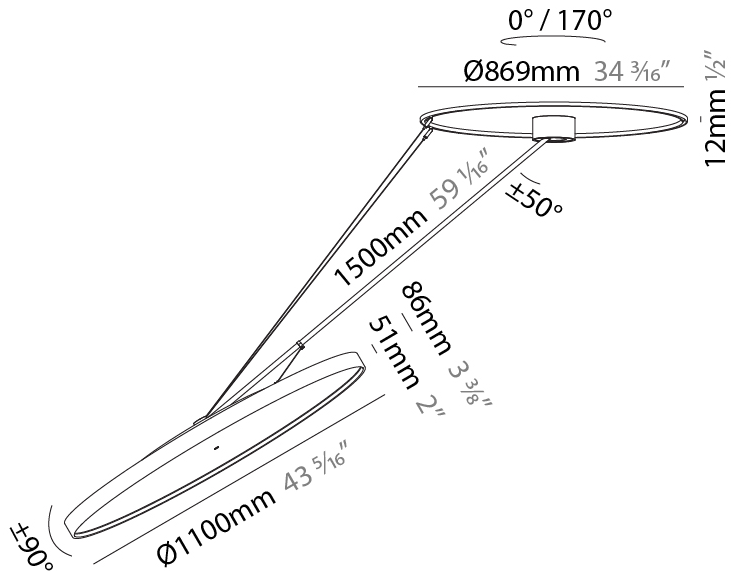

GENERAL

Series: Sign Diva Dancer
Subseries: Sign Diva Dancer Korona
Brand: Prolicht
Division: Architectural
Mounting Type: Suspension
Mounting Location: Ceiling
Subcategory: Pendant

PHYSICAL

Shape: Round
Diameter (mm): 1100
Diameter (in): 43 ⁵/₁₆
Height (mm): 1620
Height (in): 63 ³/₄
Light Distribution: Adjustable / Direct
Weight (kg): 15.5
Weight (lbs): 34.1
Diffuser: PMMA - Opal / Micro-Prism / Sparkling Secret / Vintage Industrial
Fixture Finish: SSR / BKV / CWI / CRY / HAB / LAG / UFT / ITA / RUA / RUR / MIC / FTG / MYG / TWT / LOD / PUS / FRO / FUP / KIA / POP / BLS / SPG / MEY / GOH / GUM / CHC / COM / ABZ / JAG / OBR / MOS / ROR
Fixture Material: Extruded Aluminum / Steel

ELECTRICAL

Lamp Type: LED (Zhaga Standard)
Input Wattage (W): 169.4
Total Output Wattage (W): 135
Dimming: Tri-Mode (Non-Dimming and Phase Dimming (120Vac only) and 0-10V Dimming)
Driver Included: Yes
Driver Location: Integrated
Driver Type: Constant Current - Universal
Driver Class: Class 2
Input Voltage (V): 120 - 277
Constant Current (MA): 600

LED

Color Temperature (°K): 2700 / 3000 / 4000
Max. Delivered Lumen (lm): 19520 / 19933 / 20340
CRI: >90 CRI
Lamp Life (hrs): 50000

OPTICAL

Adjustability: Rotational Canopy 170°; Tilting Canopy ±50°; Tilting Head ±90°

RATINGS AND CERTIFICATIONS

Certified By: Certified for North American Standards
IP rating: IP20