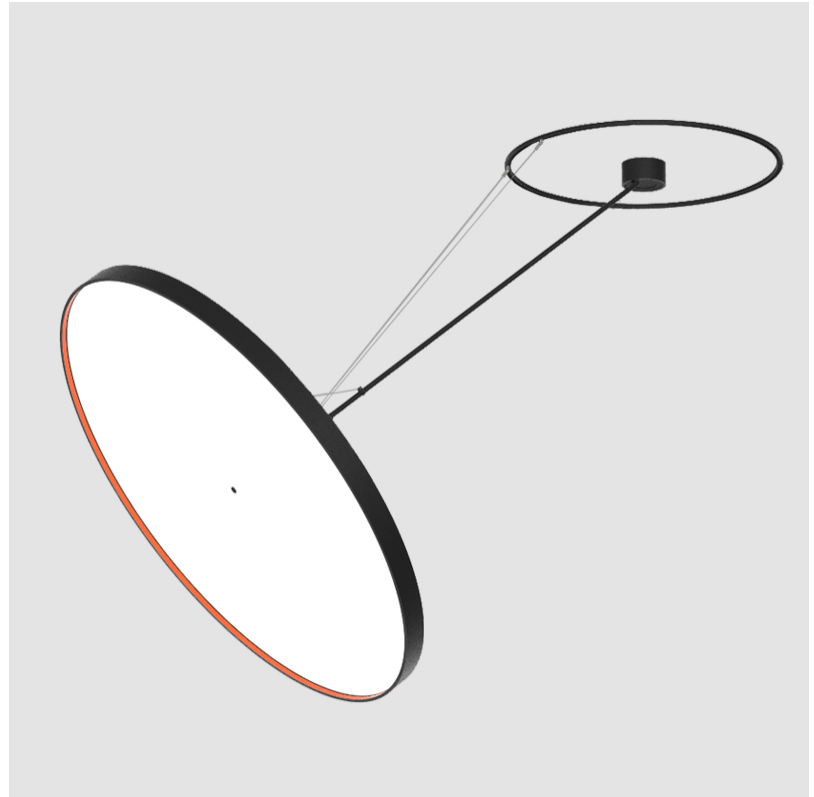

GENERAL

Series: Sign Diva Dancer
Subseries: Sign Diva Dancer Korona
Brand: Prolicht
Division: Architectural
Mounting Type: Suspension
Mounting Location: Ceiling
Subcategory: Pendant

PHYSICAL

Shape: Round
Diameter (mm): 1100
Diameter (in): 43 ⁵/₁₆
Height (mm): 1620
Height (in): 63 ³/₄
Light Distribution: Adjustable / Direct
Weight (kg): 15.5
Weight (lbs): 34.1
Diffuser: PMMA - Opal / Micro-Prism / Sparkling Secret / Vintage Industrial
Fixture Finish: SSR / BKV / CWI / CRY / HAB / LAG / UFT / ITA / RUA / RUR / MIC / FTG / MYG / TWT / LOD / PUS / FRO / FUP / KIA / POP / BLS / SPG / MEY / GOH / GUM / CHC / COM / ABZ / JAG / OBR / MOS / ROR
Fixture Material: Extruded Aluminum / Steel

ELECTRICAL

Lamp Type: LED (Zhaga Standard)
Input Wattage (W): 169.4
Total Output Wattage (W): 135
Dimming: Tri-Mode (Non-Dimming and Phase Dimming (120Vac only) and 0-10V Dimming)
Driver Included: Yes
Driver Location: Integrated
Driver Type: Constant Current - Universal
Driver Class: Class 2
Input Voltage (V): 120 - 277
Constant Current (MA): 600

LED

Color Temperature (°K): 2700 / 3000 / 4000
Max. Delivered Lumen (lm): 19520 / 19933 / 20340
CRI: >90 CRI
Lamp Life (hrs): 50000

OPTICAL

Adjustability: Rotational Canopy 170°; Tilting Canopy ±50°; Tilting Head ±90°

RATINGS AND CERTIFICATIONS

Certified By: Certified for North American Standards
IP rating: IP20