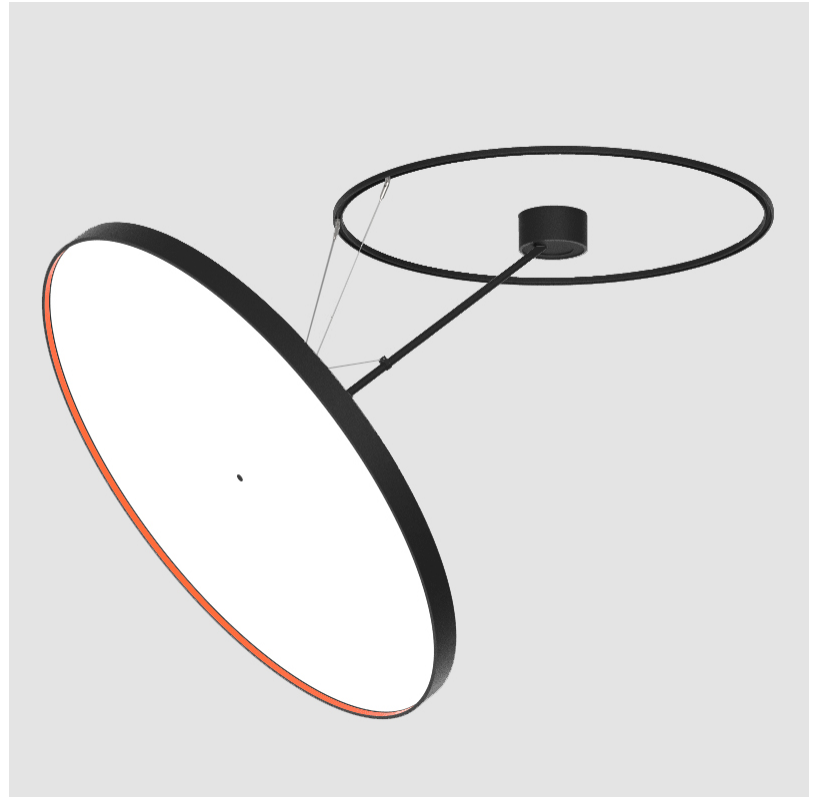

GENERAL

Series: Sign Diva Dancer
Subseries: Sign Diva Dancer Korona
Brand: Prolicht
Division: Architectural
Mounting Type: Suspension
Mounting Location: Ceiling
Subcategory: Pendant

PHYSICAL

Shape: Round
Diameter (mm): 1100
Diameter (in): 43 5/16
Height (mm): 870
Height (in): 34 1/4
Light Distribution: Adjustable / Direct
Weight (kg): 16.1
Weight (lbs): 35.42
Diffuser: PMMA - Opal / Micro-Prism / Sparkling Secret / Vintage Industrial
Fixture Finish: SSR / BKV / CWI / CRY / HAB / LAG / UFT / ITA / RUA / RUR / MIC / FTG / MYG / TWT / LOD / PUS / FRO / FUP / KIA / POP / BLS / SPG / MEY / GOH / GUM / CHC / COM / ABZ / JAG / OBR / MOS / ROR
Fixture Material: Extruded Aluminum / Steel

ELECTRICAL

Lamp Type: LED (Zhaga Standard)
Input Wattage (W): 169.4
Total Output Wattage (W): 135
Dimming: Tri-Mode (Non-Dimming and Phase Dimming (120Vac only) and 0-10V Dimming)
Driver Included: Yes
Driver Location: Integrated
Driver Type: Constant Current - Universal
Driver Class: Class 2
Input Voltage (V): 120 - 277
Constant Current (MA): 350

LED

Color Temperature (°K): 2700 / 3000 / 4000
Max. Delivered Lumen (lm): 19520 / 19933 / 20340
CRI: >90 CRI
Lamp Life (hrs): 50000

OPTICAL

Adjustability: Rotational Canopy 170°; Tilting Canopy ±50°; Tilting Head ±90°

RATINGS AND CERTIFICATIONS

Certified By: Certified for North American Standards
IP rating: IP20