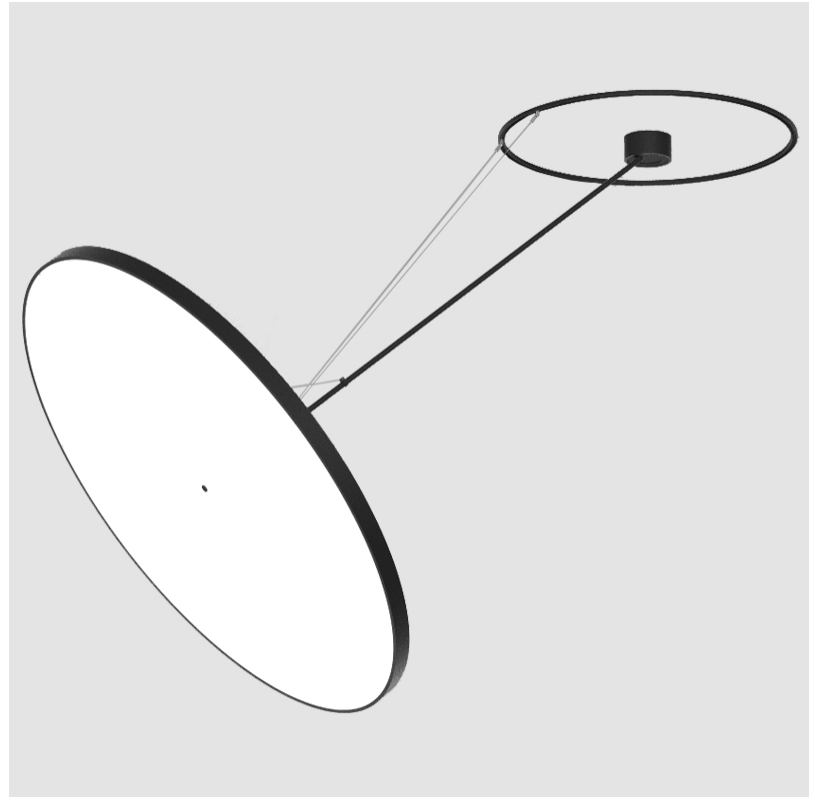

GENERAL

Series: Sign Diva Dancer
Subseries: Sign Diva Dancer
Brand: Prolicht
Division: Architectural
Mounting Type: Suspension
Mounting Location: Ceiling
Subcategory: Pendant

PHYSICAL

Shape: Round
Diameter (mm): 1100
Diameter (in): 43 5/16
Height (mm): 1620
Height (in): 63 3/4
Light Distribution: Adjustable / Direct
Weight (kg): 16
Weight (lbs): 35.2
Diffuser: PMMA - Opal / Micro-Prism / Sparkling Secret / Vintage Industrial
Fixture Finish: SSR / BKV / CWI / CRY / HAB / LAG / UFT / ITA / RUA / RUR / MIC / FTG / MYG / TWT / LOD / PUS / FRO / FUP / KIA / POP / BLS / SPG / MEY / GOH / GUM / CHC / COM / ABZ / JAG / OBR / MOS / ROR
Fixture Material: Extruded Aluminum / Steel

ELECTRICAL

Lamp Type: LED (Zhaga Standard)
Input Wattage (W): 169.4
Total Output Wattage (W): 135
Dimming: Tri-Mode (Non-Dimming and Phase Dimming (120Vac only) and 0-10V Dimming)
Driver Included: Yes
Driver Location: Integrated
Driver Type: Constant Current - Universal
Driver Class: Class 2
Input Voltage (V): 120 - 277
Constant Current (MA): 600

LED

Color Temperature (°K): 3000 / 3500 / 4000
Max. Delivered Lumen (lm): 19520 / 19933 / 20340
CRI: >90 CRI
Lamp Life (hrs): 50000

OPTICAL

Adjustability: Rotational Canopy 170°; Tilting Canopy ±50°; Tilting Head ±90°

RATINGS AND CERTIFICATIONS

Certified By: Certified for North American Standards
IP rating: IP20