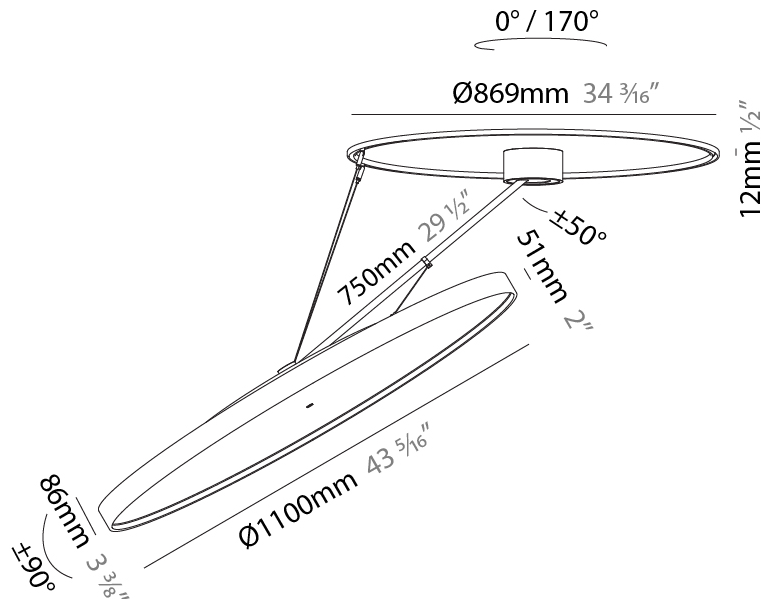

GENERAL

Series: Sign Diva Dancer
Subseries: Sign Diva Dancer Korona
Brand: Prolicht
Division: Architectural
Mounting Type: Suspension
Mounting Location: Ceiling
Subcategory: Pendant

PHYSICAL

Shape: Round
Diameter (mm): 1100
Diameter (in): 43 5/16
Height (mm): 870
Height (in): 34 1/4
Light Distribution: Adjustable / Direct
Weight (kg): 16.1
Weight (lbs): 35.42
Diffuser: PMMA - Opal / Micro-Prism / Sparkling Secret / Vintage Industrial
Fixture Finish: SSR / BKV / CWI / CRY / HAB / LAG / UFT / ITA / RUA / RUR / MIC / FTG / MYG / TWT / LOD / PUS / FRO / FUP / KIA / POP / BLS / SPG / MEY / GOH / GUM / CHC / COM / ABZ / JAG / OBR / MOS / ROR
Fixture Material: Extruded Aluminum / Steel

ELECTRICAL

Lamp Type: LED (Zhaga Standard)
Input Wattage (W): 169.4
Total Output Wattage (W): 135
Dimming: Tri-Mode (Non-Dimming and Phase Dimming (120Vac only) and 0-10V Dimming)
Driver Included: Yes
Driver Location: Integrated
Driver Type: Constant Current - Universal
Driver Class: Class 2
Input Voltage (V): 120 - 277
Constant Current (MA): 350

LED

Color Temperature (°K): 2700 / 3000 / 4000
Max. Delivered Lumen (lm): 19520 / 19933 / 20340
CRI: >90 CRI
Lamp Life (hrs): 50000

OPTICAL

Adjustability: Rotational Canopy 170°; Tilting Canopy ±50°; Tilting Head ±90°

RATINGS AND CERTIFICATIONS

Certified By: Certified for North American Standards
IP rating: IP20